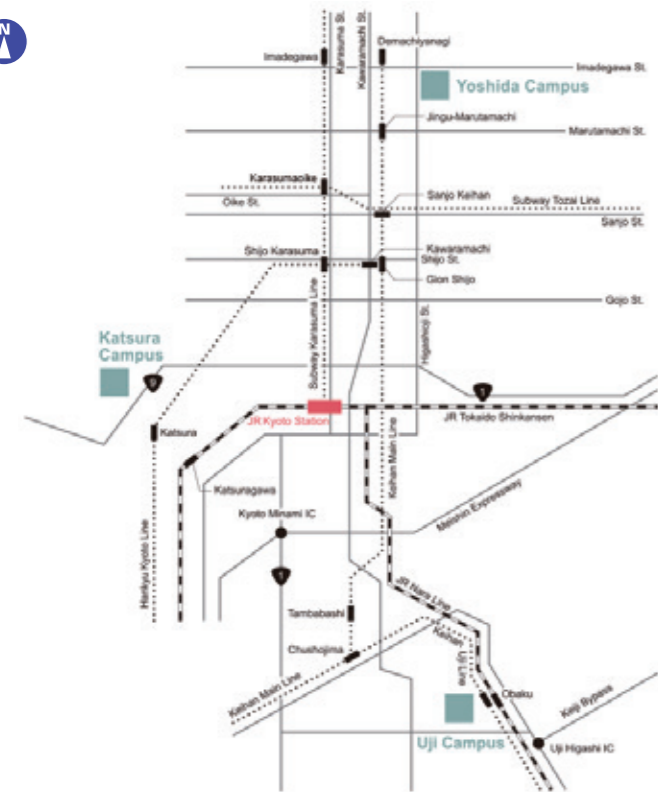

Kyoto University

Office of Society-Academia Collaboration for Innovation (SACI)

Society-Academia Collaboration Division, Research Promotion Department

Kyoto University Office of Society-Academia Collaboration for Innovation (SACI)
Society-Academia Collaboration Division, Research Promotion Department
International Innovation Building 5F, Yoshida-Honmachi, Sakyo-ku, Kyoto 606-8501, Japan
TEL: +81-(0)75-753-5536 FAX: +81-(0)75-753-5538
E-mail: info@saci.kyoto-u.ac.jp
URL: <http://www.saci.kyoto-u.ac.jp/en/>

ROHM Plaza
(Katsura Campus)

International Science Innovation Building
(Yoshida Campus)

Center for Advanced Science and Innovation
(Uji Campus)

International Science Innovation Building

Establishment of New Companies
Discovery of New Business Opportunities